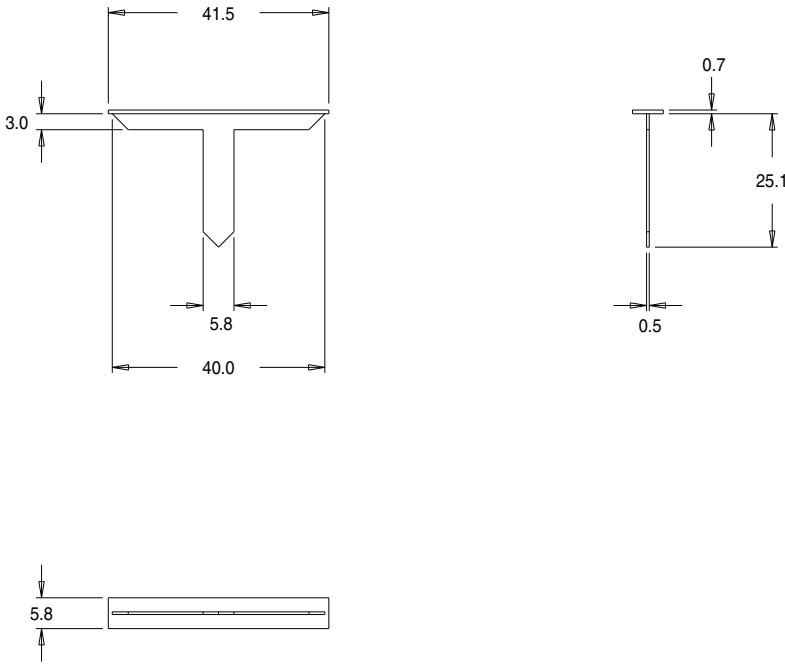

Part No. U30168
UI30 x 16.5 'U' Range T-Piece

Dimensions in millimetres.